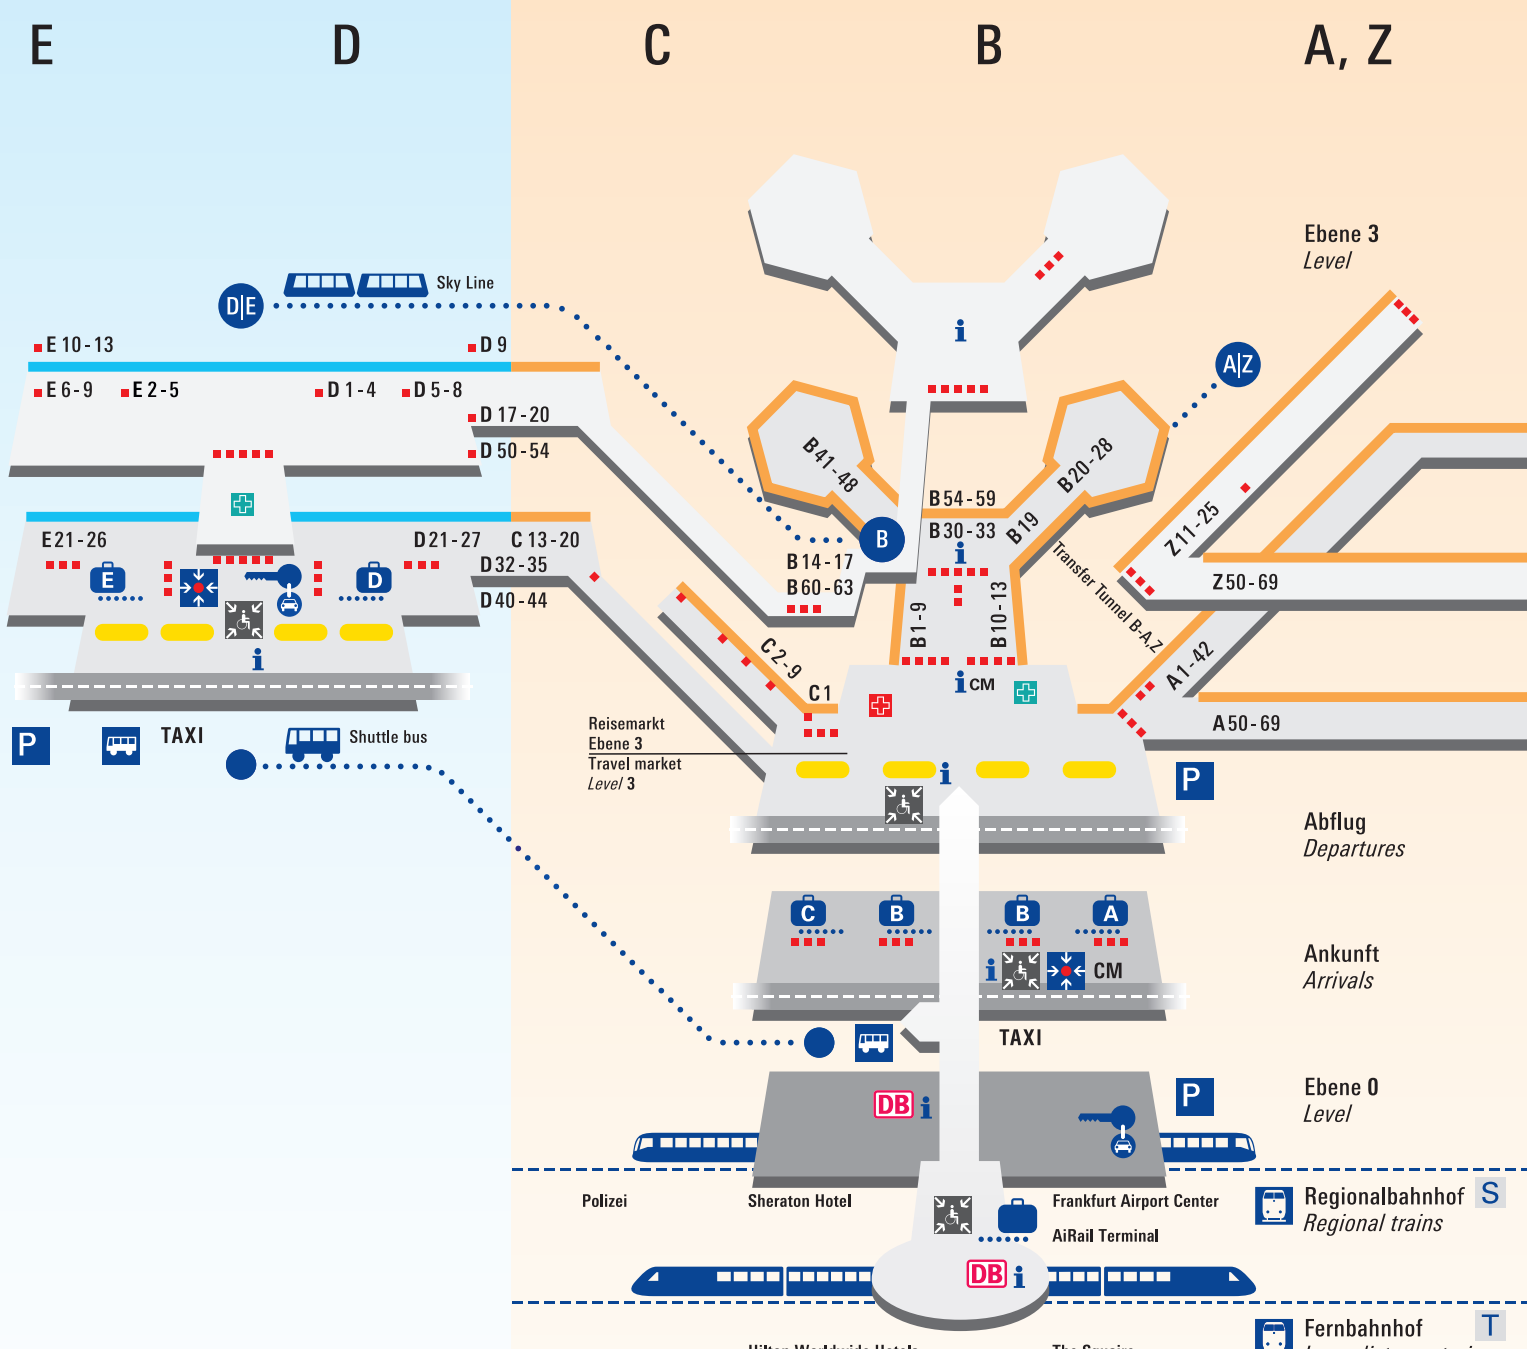

Here you can search for trains in advance: http://www.bahn.de/p_en/view/index.shtml.

How to get where you want to go:

From Terminal 1 to the long-distance train station: Follow the signs to the long-distance trains. Be careful to go to the long-distance train station since there is also a regional train station. *Total walking time: approx. 10 minutes, excluding baggage claim.*

From Terminal 2 to the long-distance train station: Follow the signs to the long-distance trains leaving from Terminal 1. To get from Terminal 2 to Terminal 1 either board a shuttle bus in front of Terminal 2 or take the “Sky Line” people mover (follow the signs for Terminal 1 A/B/C/Z). Be careful to go to the long-distance train station since there is also a regional train station. *Total walking time: approx. 25 minutes, excluding baggage claim.*

From the long-distance train station to Terminal 1: Walk across the pedestrian bridge and follow the signs to Terminal 1 A/B/C/Z, *total walking time: approx. 10 minutes.*

From the long-distance train station to Terminal 2: Walk across the pedestrian bridge to Terminal 1. Then either board a shuttle bus in front of Concourse B Arrivals (Level 1) or take the “Sky Line” people mover from Concourse B Departures (follow the signs for Terminal 2 D/E), *total walking time: approx. 25 minutes.*

Terminal 2

Terminal 1

- Kontrollstellen
Border or Security controls
- Gates A, B, C, Z
- Gates D, E
- Check-in

- Information
- Gepäckausgabe
Baggage claim
- Treffpunkt
Meeting point
- Pendelverkehr
Shuttle
- Zugverkehr
Railway
- Parken
Parking
- Busbahnhof
Bus terminal
- Mietwagen
Car rental