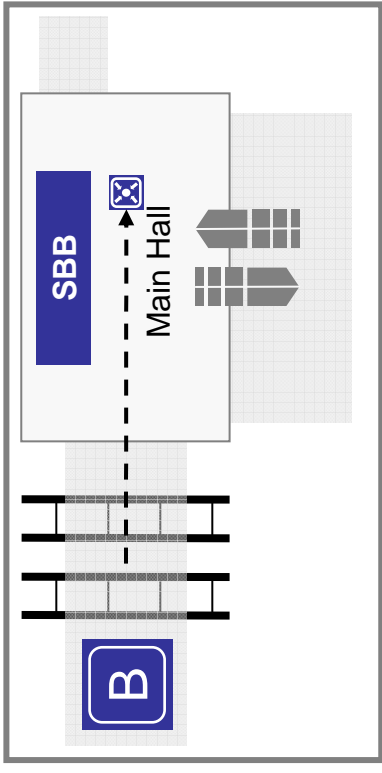

How to reach the meeting point at Berne railway station

Walk down from your train platform "B" to the corridor until you reach the main hall of the Berne railway station. Right in front of the information panel, you will find the meeting point (see graphic at the right and pictures below).