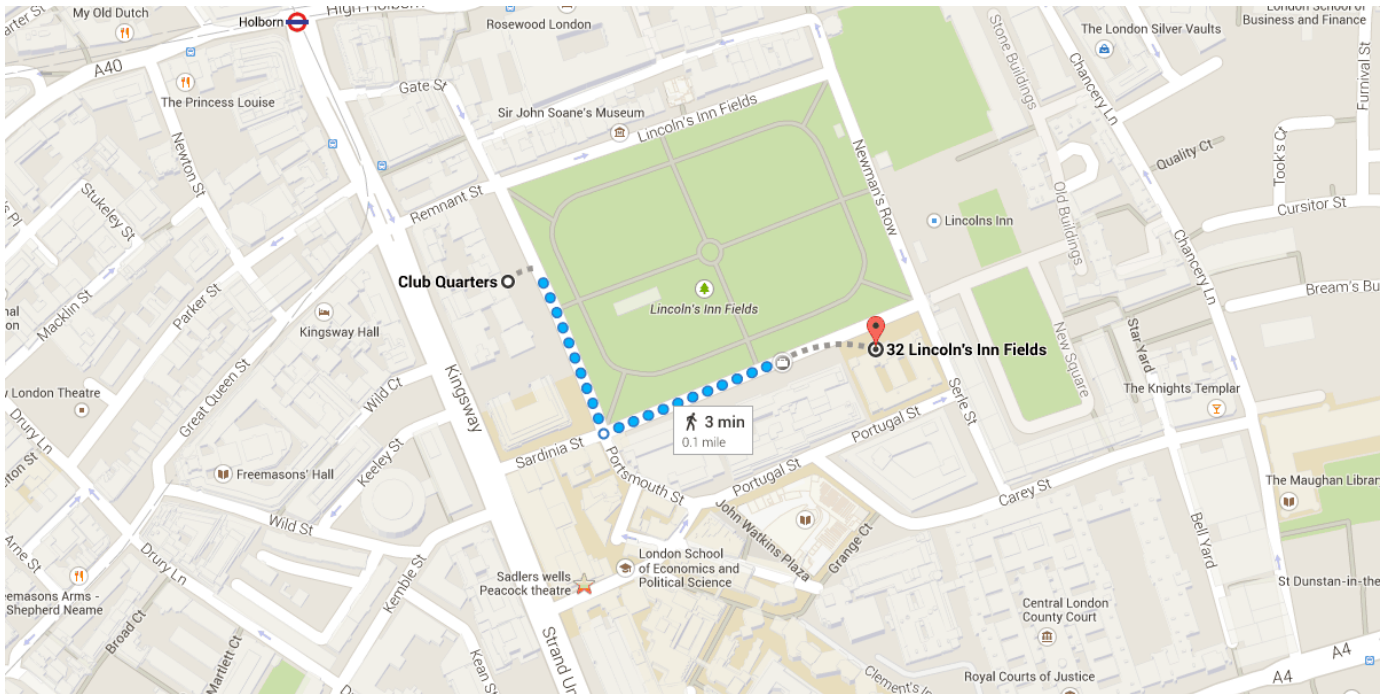

Directions from Club Quarters to 32 Lincoln's Inn Fields

○ Club Quarters

Use caution - may involve errors or sections not suited for walking

61 Lincoln's Inn Fields, London WC2A 3JW, United Kingdom

1. Head southeast on Lincoln's Inn Fields toward Sardinia St

381 ft

2. Turn left to stay on Lincoln's Inn Fields

Destination will be on the right

407 ft

⊙ 32 Lincoln's Inn Fields

London WC2A, UK

These directions are for planning purposes only. You may find that construction projects, traffic, weather, or other events may cause conditions to differ from the map results, and you should plan your route accordingly. You must obey all signs or notices regarding your route.